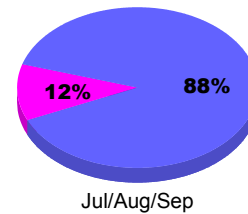

Membership Results
2011-2012

Membership
2010-2011

Month	Net Memb Goal	Actual New Memb	Actual Dropped Memb	Gain/Loss of Memb	Gain/Loss of Memb
Jul/Aug/Sep		188	-114	74	75
Totals		188	-114	74	75

Membership Results 2011-2012

Goal, New, Dropped, Gain/Loss

Comparison of Membership Gain/Loss

Current Year Compared to the Previous Year

Gender Comparison 2011-2012

Male Female