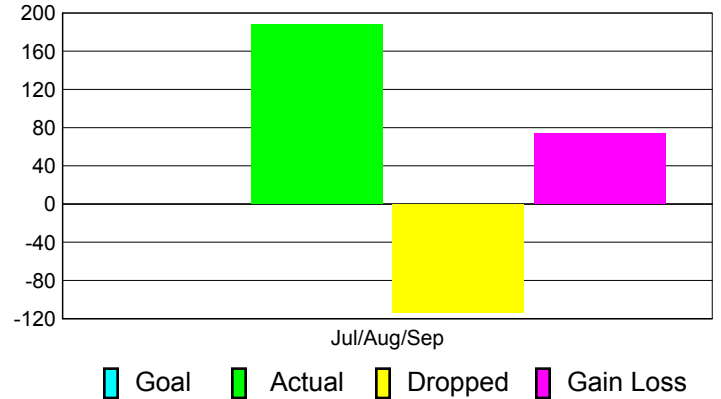

Membership Results 2011-2012

Goal, New, Dropped, Gain/Loss